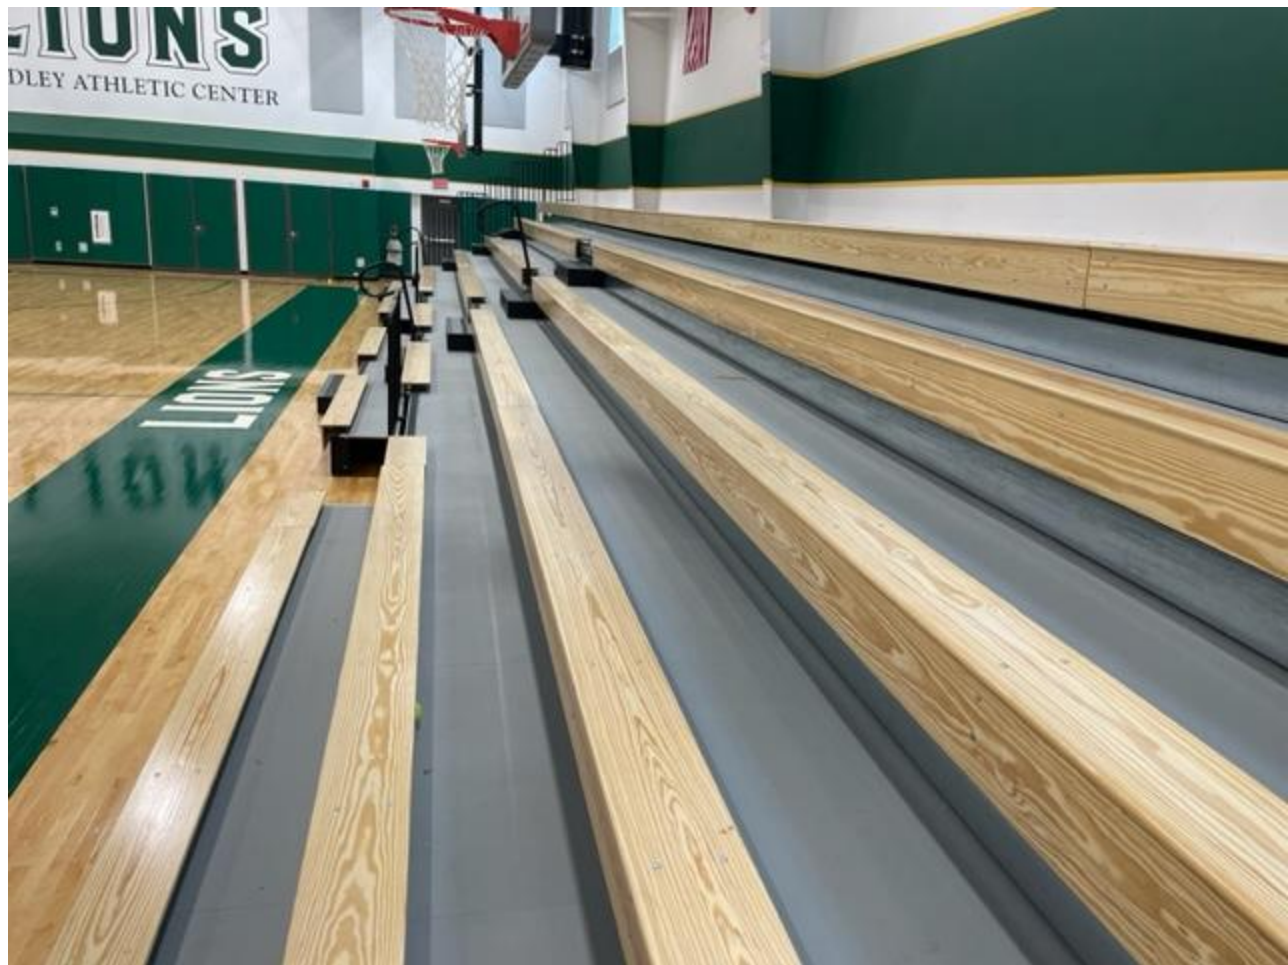

Boston Trinity Academy

Boston, MA

The new gymnasium the Boston Trinity Academy is highlighted by their new six (6) tier, Irwin Seating Assemblies, which include power operation, handheld pendant controller, customer end curtains, and wood seating in lieu of traditional plastic seats.

Completed: Spring 2023

Contact: Richard Healy, Bowdoin Construction Corp.

LIONS

Elizabeth Hastings Middle School

Fairhaven, MA

Elizabeth Hastings MS decided to replace their old bleachers with new Irwin Seating Company telescopic seating. Corbin Seating Company furnished and installed four (4) VersTract telescoping bleacher assemblies. The assemblies included power operation, pendant controller, and end curtains.

Seating Capacity: 327 with 7 Permanent ADA Spaces **Completed:** Spring 2023

Contact: Elizabeth Hastings Middle School, Business Office

Berkshire Family YMCA

Pittsfield, MA

Berkshire Family YMCA wanted to add telescopic gymnasium seating to their basketball area but due to the columns in the gym as well as the age of the building they were concerned it was not possible. Corbin Seating was able to partner with Irwin Seating Company and Skanska USA Building to design telescopic seating that would work in the space as well as distribute the weight of the bleachers as not to stress the floor. The refurbished gym now houses four (4) telescopic seating assemblies, with manual operation.

Seating Capacity: 297 **Completed:** August, 2018

Contact: Caroline Gray, W.T. Rich Company

Pope Francis High School

Corbin Seating Company furnished and installed Irwin Seating Company VersaTract Telescoping Stands, power operated, with custom graphics into the new High School gym.