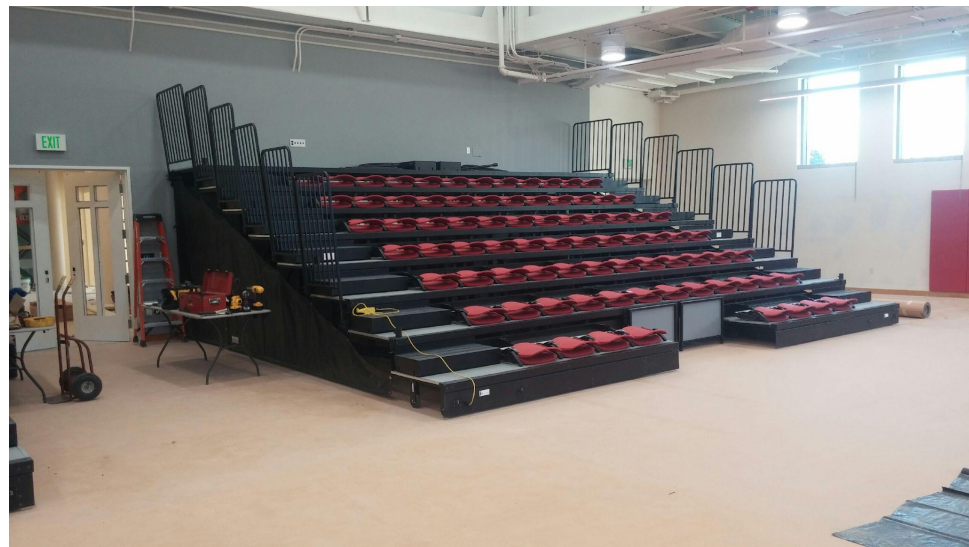

## **St. Sebastian's School**

*Needham, MA*

Corbin Seating Company furnished and installed Irwin Seating Company VersaTract Telescopic Chair Platforms with Integra Chairs in the wrestling room and gymnasium Telescopic Seating with 12" rise, all power operated in the new school addition.

**Seating Capacity:** 341 **Completed:** October, 2018

*Contact: Robert Olson, Architect, Robert Olson Associates*